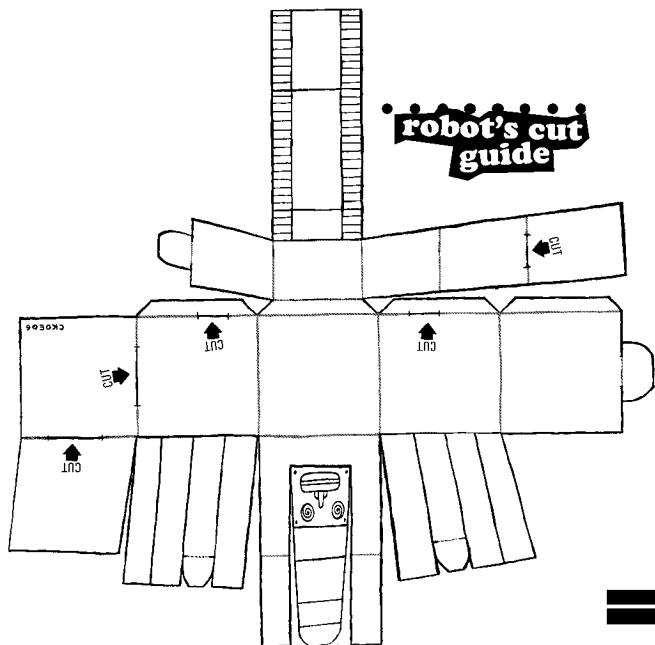

FOLD A ROBOT!!!
no glue necessary!

GO CUSTOMIZE IT!

AND SEND YOUR PICTURE TO
CKOE@CKOE.NET

**robot's cut
guide**

— single white stripe:
FOLD FORWARDS

▨ striped:
FOLD BACKWARDS

This work is licensed under the Creative Commons Attribution-ShareAlike 2.5 License. To view a copy of this license, visit <http://creativecommons.org/licenses/by-sa/2.5/> or send a letter to Creative Commons, 543 Howard Street, 5th Floor, San Francisco, California, 94105, USA.